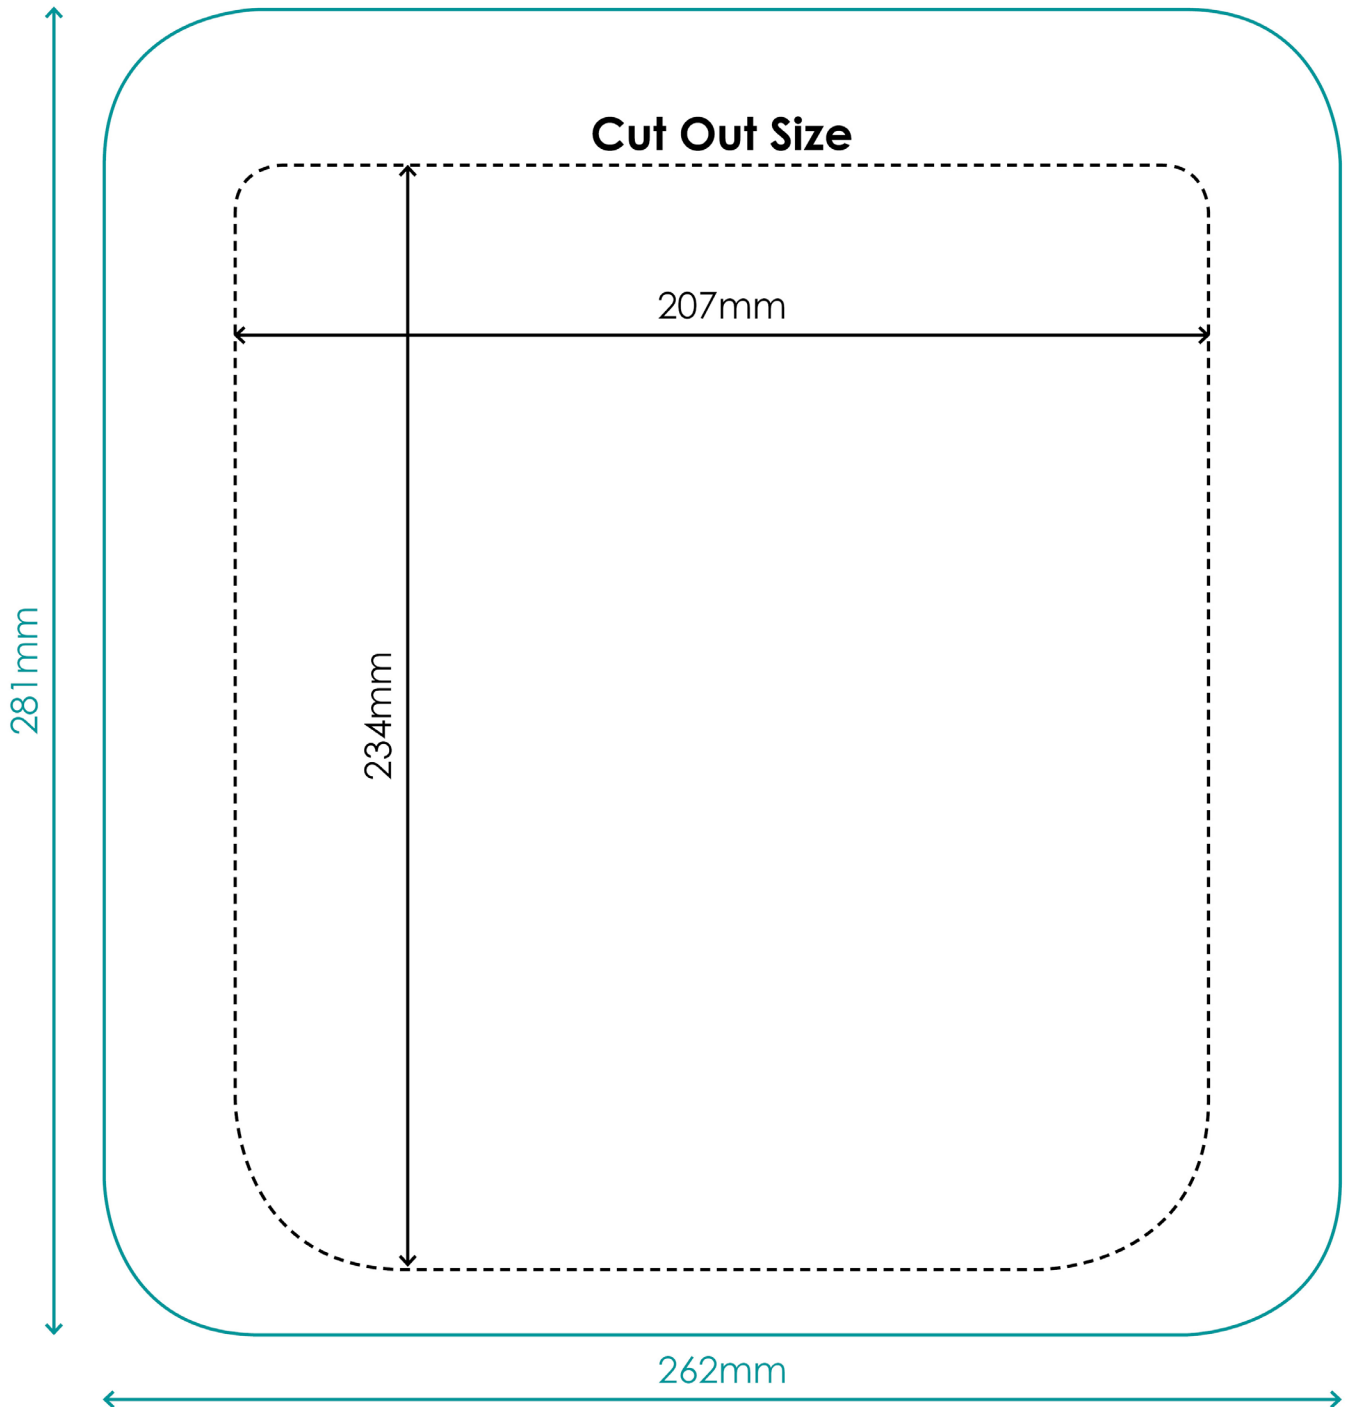

SureFlap Microchip Pet Door Installation Dimensions

External Frame

Not to scale

Please use the inside edge of the external frame of your pet door as a cut out template.
Full installation instructions can be found in the product manual