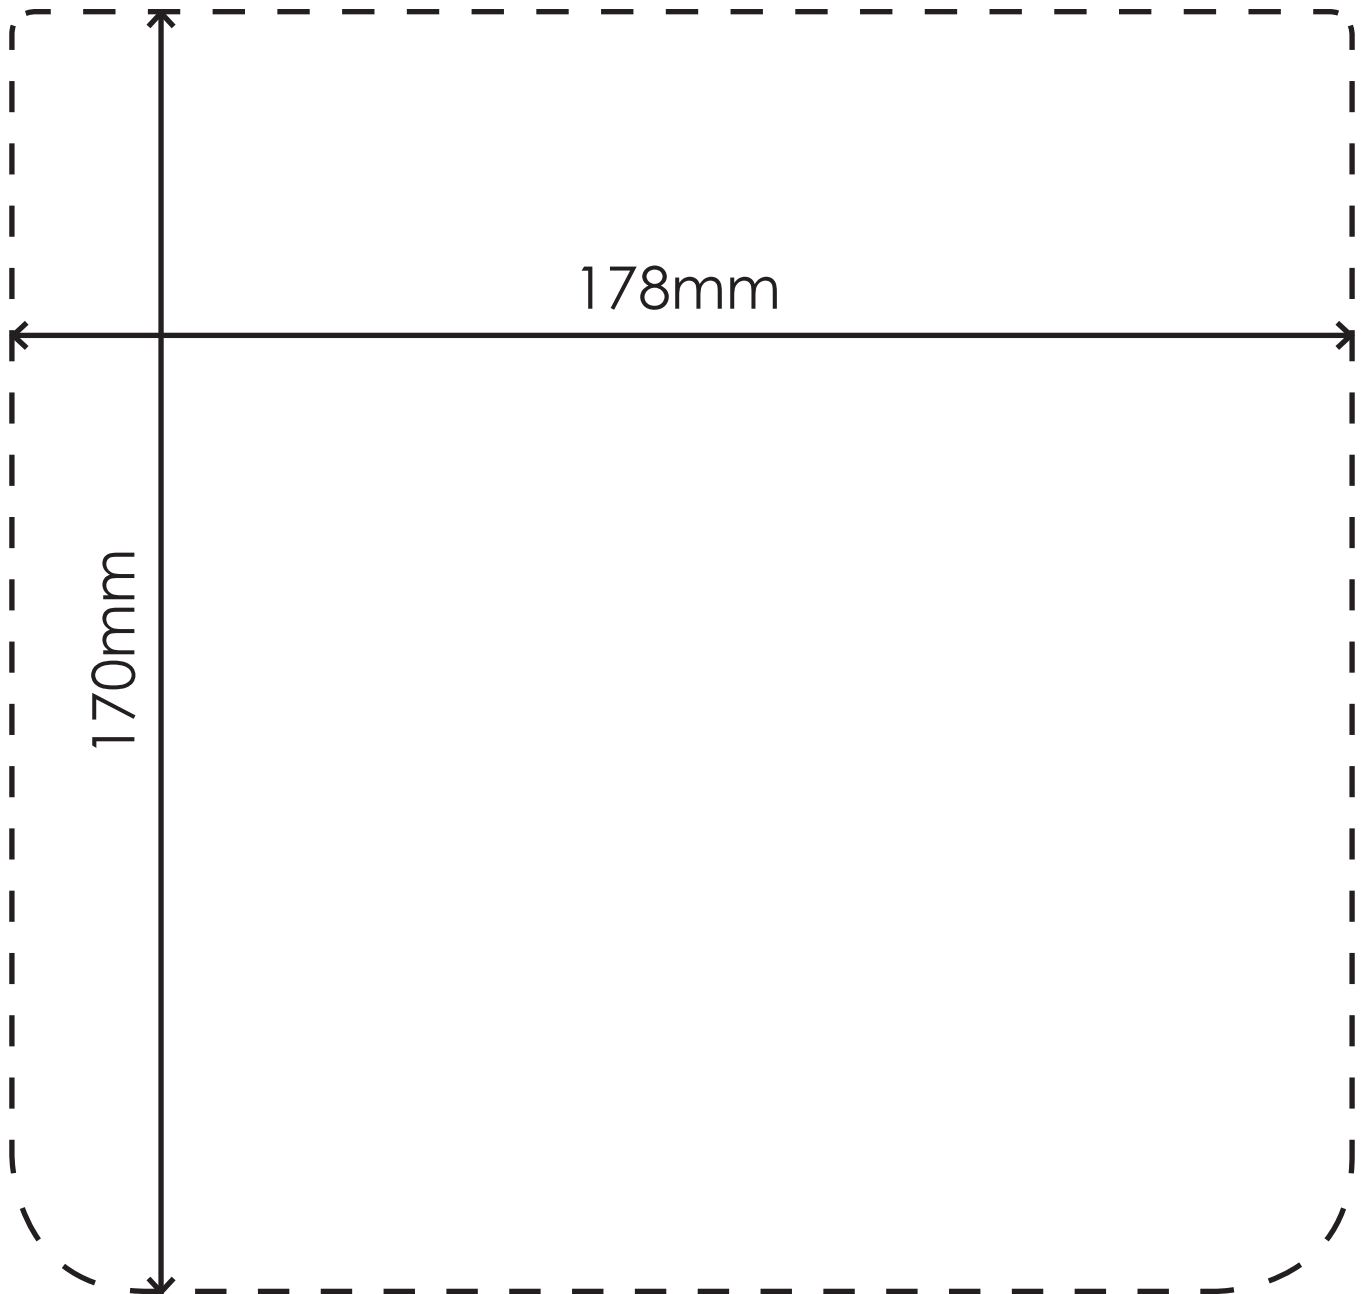

SureFlap Microchip Pet Door Flap Opening Dimensions

Use this template to test if your pet will fit through the SureFlap Microchip Pet Door. Cut out the shape above on the side of a box - if your pet can exit the box, it will be able to fit through the opening of the SureFlap Microchip Pet Door.